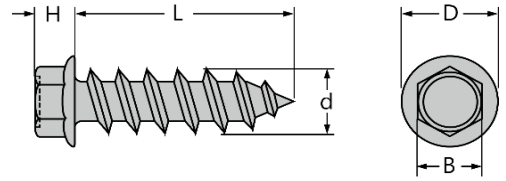

## 六角華司壁釘

單位 : mm

規格	B	H	D	d	L	No. (鐵 鍍 鋅)	No. (不 銹 鋼)
1/4 x 1-1/4	7.5	6	12.0	6.35	31.75	3260A0200120-2	4260A0200120-1
1/4 x 1-1/2					38.1	3260A0200140-2	4260A0200140-1
1/4 x 1-3/4					44.45	3260A0200160-2	4260A0200160-1
1/4 x 2"					50.8	3260A0200200-2	4260A0200200-1
1/4 x 2-1/2					63.5	3260A0200240-2	4260A0200240-1
1/4 x 3"					76.2	3260A0200300-2	4260A0200300-1
1/4 x 3-1/2					88.9	3260A0200340-2	4260A0200340-1
1/4 x 4"					101.6	3260A0200400-2	4260A0200400-1
1/4 x 5"					127	3260A0200500-2	4260A0200500-1
5/16 x 2"	11	6	15.0	7.94	50.8	3260A0250200-2	4260A0250200-1
5/16 x 2-1/2					63.5	3260A0250240-2	4260A0250240-1
5/16 x 3"					76.2	3260A0250300-2	4260A0250300-1